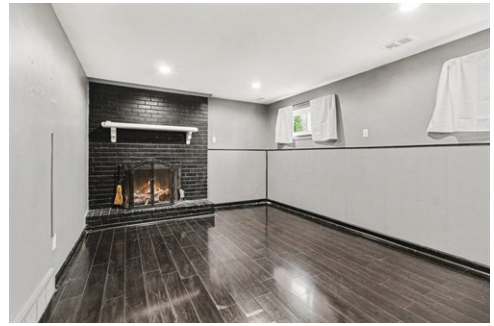

$ 269,000

8880 Nottingham Dr, Ypsilanti, MI 48198

- » Beds: 3 | Baths: 1 Full, 1 Half
- » MLS #: 26020943
- » Single Family | 1,230 ft² | Lot: 7,841 ft²
- » More Info: 8880NottinghamDr.IsForSale.com

Jennifer Gifford
(734) 429-9449
jgifford@reinhartrealtors.com

The Charles Reinhart Co.
1020 E. Michigan Ave.
Saline, MI 48176
(734) 429-9449

Remarks

Located in the desirable Woodland Acres Subdivision, this move-in ready tri-level home offers the perfect opportunity to add your personal touches. Ideally situated in a vibrant college town near the arts scene, Depot Town and downtown Ypsilanti, the home provides convenient access to shopping, dining, and major commuter routes. Recent updates include new vinyl flooring (2025), New water heater (2024) and new roof (2021). The fenced backyard features a patio, perfect for entertaining or enjoying relaxing evenings outdoors.